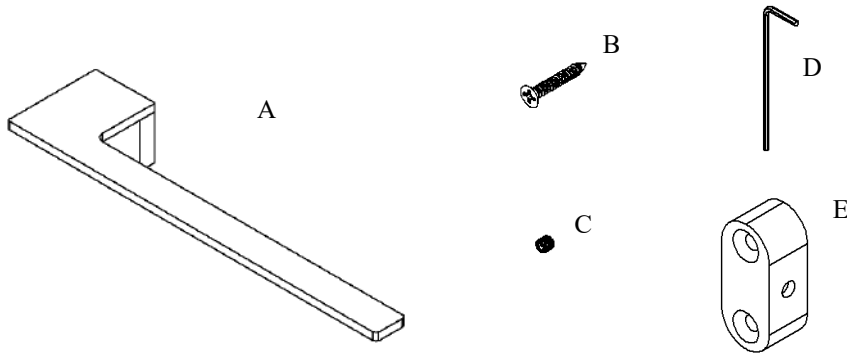

# Volkano Ash 8" Towel Bar Installation Guide

Code: V61313, V61314, V61315

Parts Included	QTY
A - Towel Bar	1
B - Screw	2
C - Set Screw	1
D - Allen Key	1
E - Bracket	1

Model #	Description	Finish	Weight (lb)	WxHxD (mm)	WxHxD (Inches)	Metal Type
V61313	Ash 8" Towel Bar	Chrome	0.7	250 x 35 x 60	10 x 1 x 2	Brass
V61314	Ash 8" Towel Bar	Brushed Nickel	0.7	250 x 35 x 60	10 x 1 x 2	Brass
V61315	Ash 8" Towel Bar	Matte Black	0.7	250 x 35 x 60	10 x 1 x 2	Brass